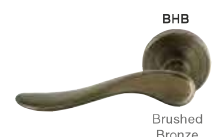

Gloss Lacquered