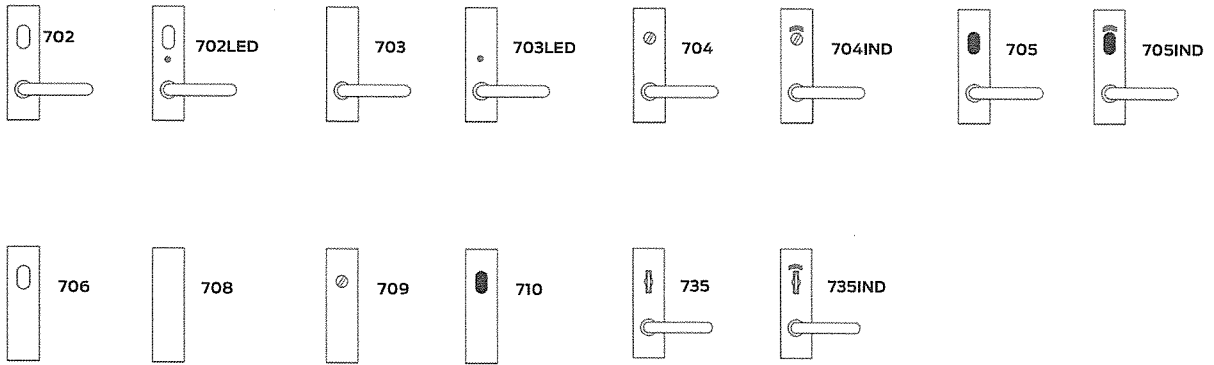

External plates

Internal plates

Depicted in RH

Depicted in RH

Legend

Turn snib		LED	
Cylinder hole		Large turn	
Emergency button		Indicating	
Accessible turn		Anti-ligature knob	