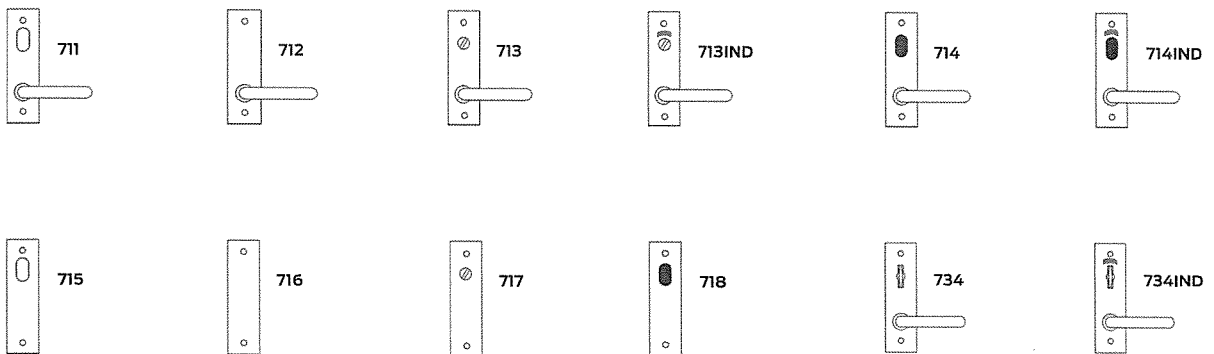

External plates

Internal plates

Depicted in RH

Depicted in RH

Legend

Turn snib		LED	
Cylinder hole		Large turn	
Emergency button		Indicating	
Accessible turn		Anti-ligature knob	