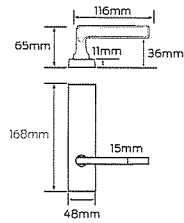

Legge 700 Series levers

Renoir #52